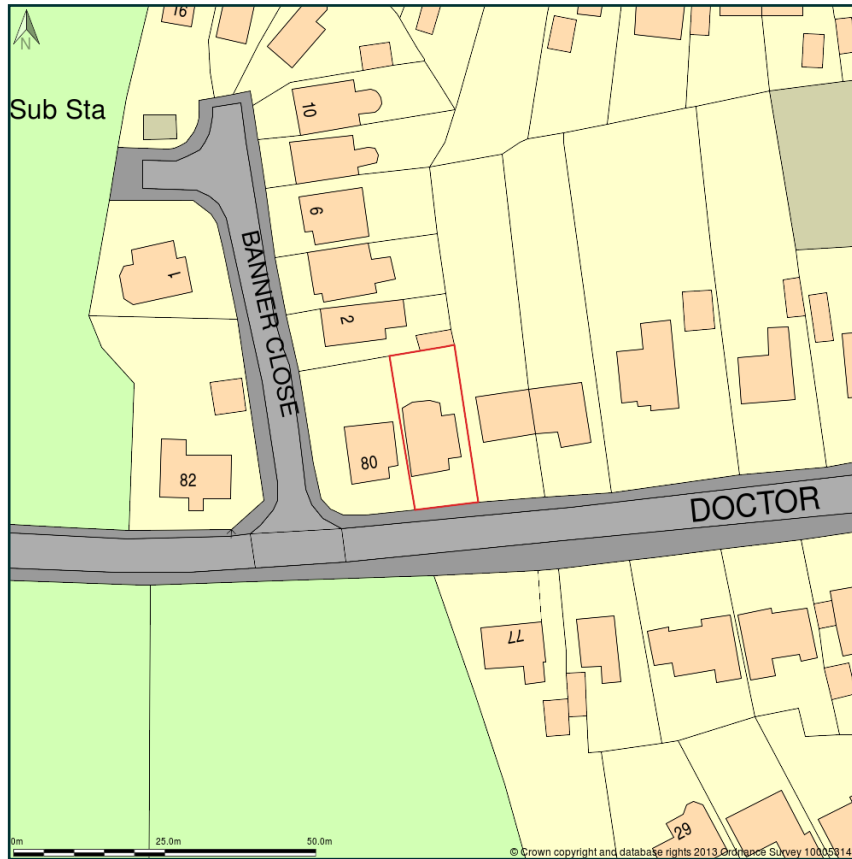

78 Doctors Lane, Chorley, PR7 5QZ

Site Plan shows area bounded by: 351510.09,416881.15 351651.51,417022.57 (at a scale of 1:1250) The representation of a road, track or path is no evidence of a right of way. The representation of features as lines is no evidence of a property boundary.

Produced on 30th Sep 2013 from the Ordnance Survey National Geographic Database and incorporating surveyed revision available at this date. Reproduction in whole or part is prohibited without the prior permission of Ordnance Survey. © Crown copyright 2013. Supplied by buyaplan.co.uk a licensed Ordnance Survey partner (100053143). Unique plan reference: #00009259-E92C14